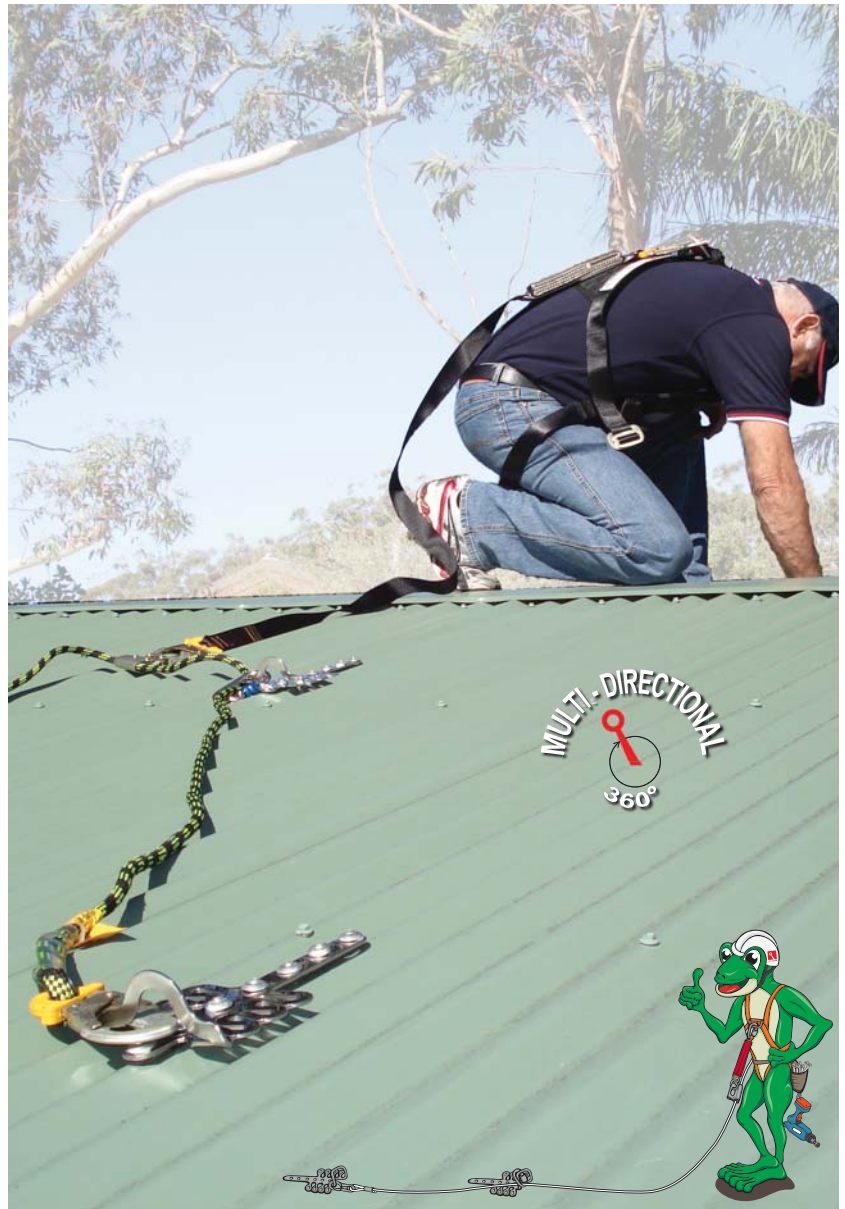

REDUCING INSTALLATION TIME

Distributors of SafetyLink Pty Ltd Products www.heightsafety.com

All Trades Abseiling

Po Box 774 | Newport Beach | 2106
0412 227 578

matt@alltradesabseiling.com.au | www.alltradesabseiling.com.au